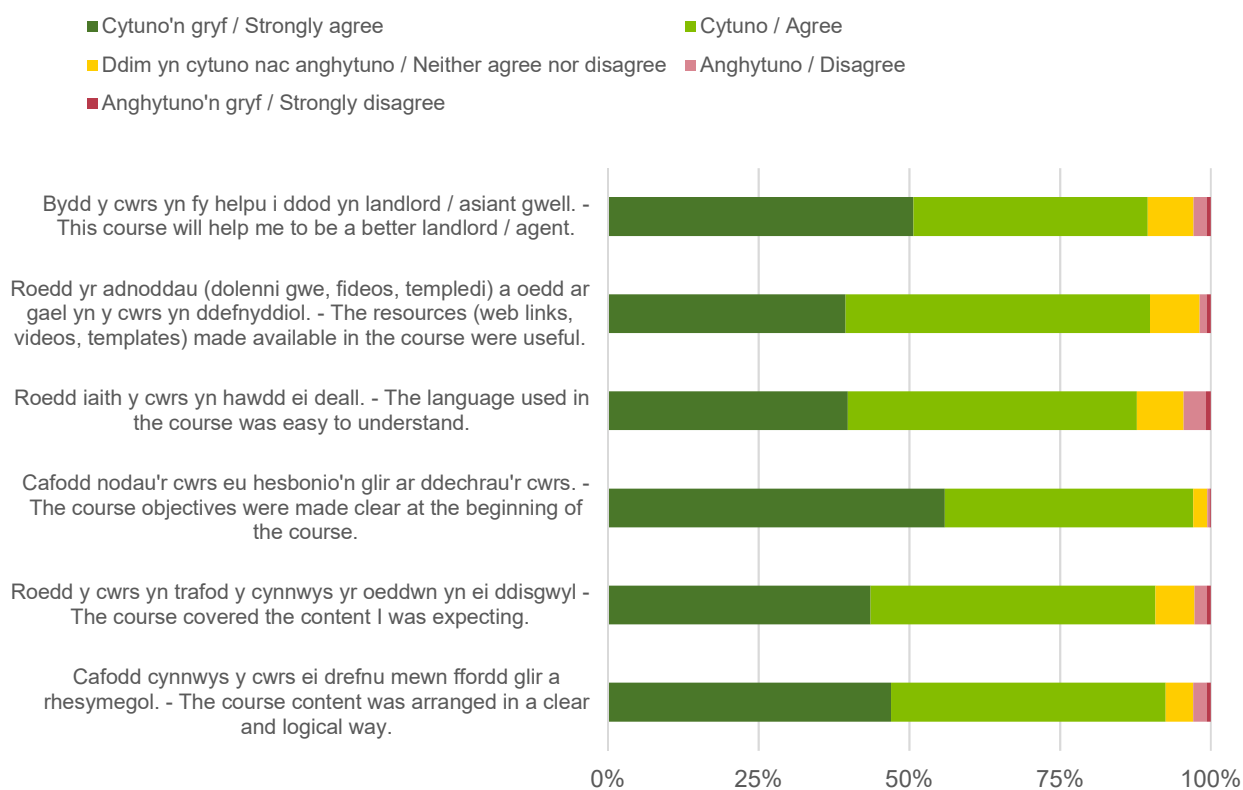

1,444

Cysiau Atodol Chwefror / February Additional Courses

72

Hyfforddiant Ychwanegol wedi'i gwblhau Additional Training Completed

Adborth Ar-lein - Online Feedback

Darparwyr Hyfforddiant Allanol - External Training Providers

Cynrychiolwyr yn ôl darparwr / Delegates by Provider*

*Based on the total applicants who have completed external training **and** uploaded the certificate to their user dashboard / Yn seiliedig ar gyfanswm yr ymgeiswyr sydd wedi cwblhau hyfforddiant allanol **ac wedi** llwytho'r dystysgrif i'w dangosfwrdd.