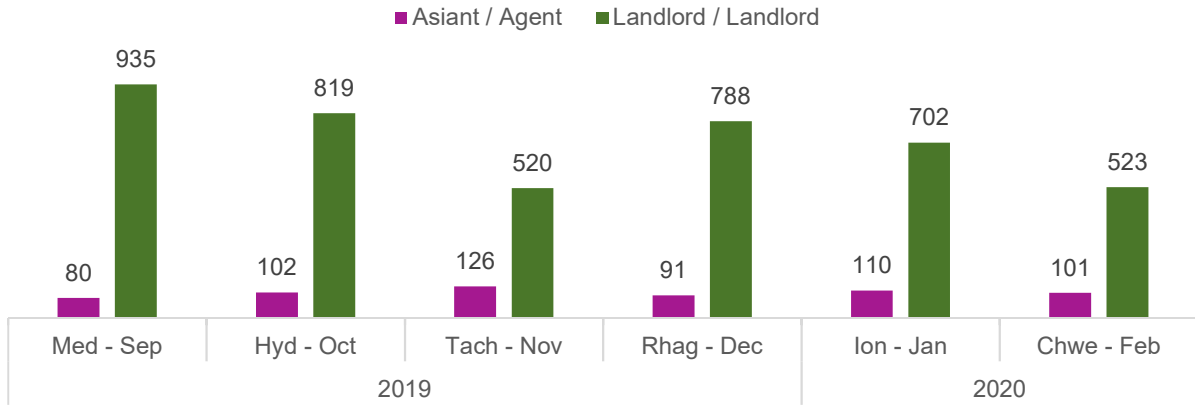

Cynnwys y Cwrs Course Content

Mae'r adborth uchod wedi'i raddio allan o 5 / The above feedback is graded out of 5

Ar-lein - Online

Cyfanswm / Total

45,978

Chwefror / February

749

Hyfforddiant ar-lein / Online Training