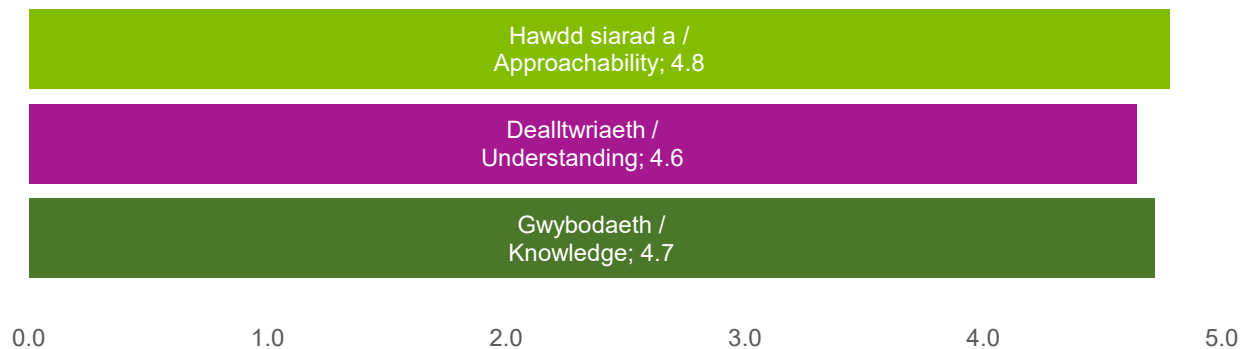

Pa mor hawdd oedd:
How easy was:

Bwcio / Booking
4.2/5

Talu / Payment
4.3/5

Adborth y Lleoliad Venue Feedback

■ Mynedfa / Access ■ Bwyd / Refreshments ■ Cysur Ystafell / Comfort of Room

Safon yr Hyfforddwr Trainer Review