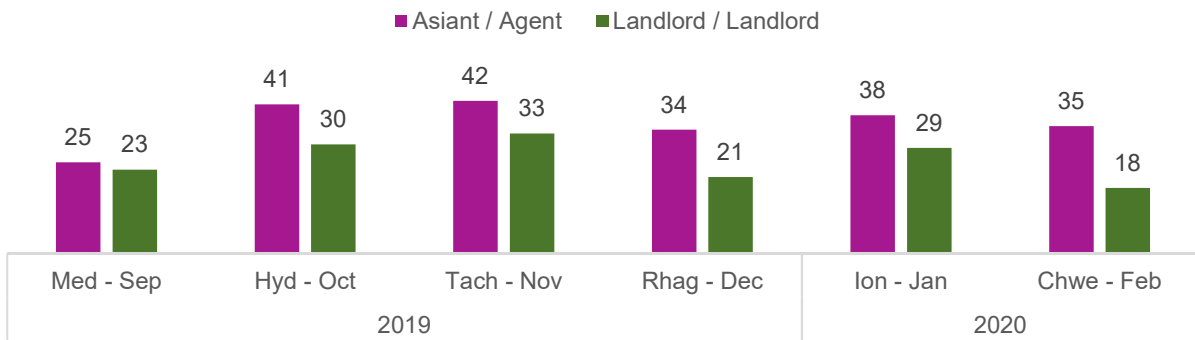

Hyfforddiant Atodol / Top-up Training*