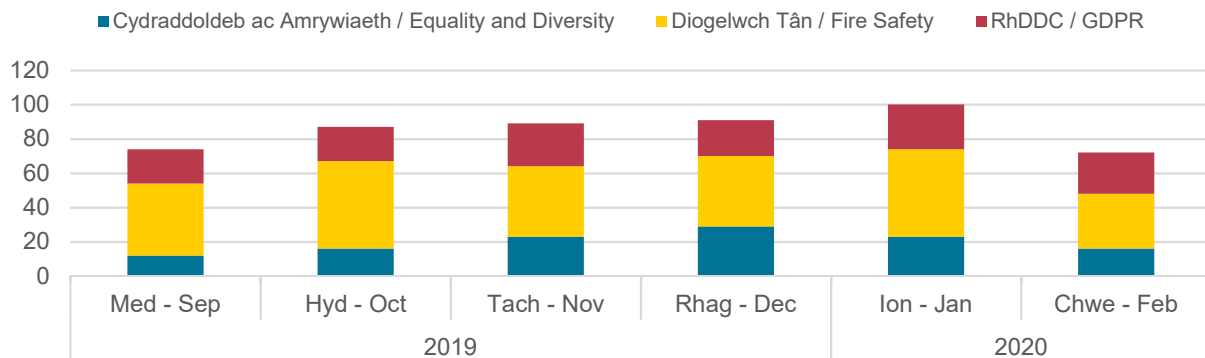

Hyfforddiant Ychwanegol wedi'i gwblhau Additional Training Completed